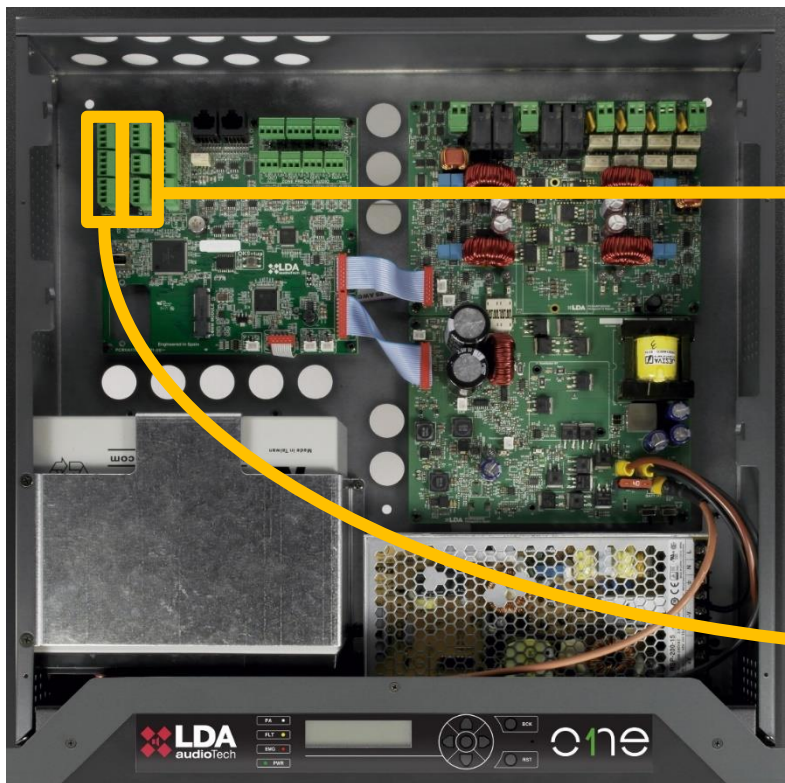

AUDIO SOURCE PRIORITY

Priority	AUDIO SOURCE
#1	VAP-1
#2	EVAC/ALERT message
#3	MPS-8Z
#4	Audio Input 1 (Dry contact / Noise gate)
#5	Audio Input 2 (Dry contact / Noise gate)
#6	Audio Input 3

6 x Audio Outputs

2 x Amplifiers @ 500 W

Speaker Lines Supervision
no return cable

EN 54-16

**2 x Input Dry Contacts:**

- General EVAC
- RESET

2 x Output Dry Contacts:

- Emergency ON
- Fault ON

**Supervised
Connection**

**2 x Input Dry Contacts:**

- General EVAC
- RESET

2 x Output Dry Contacts:

- Emergency ON
- Fault ON

**6 x Zonal EVAC
Input Dry Contacts**

6 x Override Outputs 24V

- Attenuators
- Flash Lights

4 x Pre-Amplified Outputs

ONE

INSTALLATION

- **Wall & Rack Design**

ONE

INSTALLATION

- **Wall & Rack Design**
- **Plug & Set Mode**

- **Wall & Rack Design**
- **Plug & Set Mode**
 - ✓ Audio Inputs
 - ✓ Fire Alarm Supervision
 - ✓ MPS-8Z and VAP-1
 - ✓ Messages from USB
 - ✓ Audio Outputs
 - ✓ Speaker Lines Supervision
 - ✓ Battery Supervision