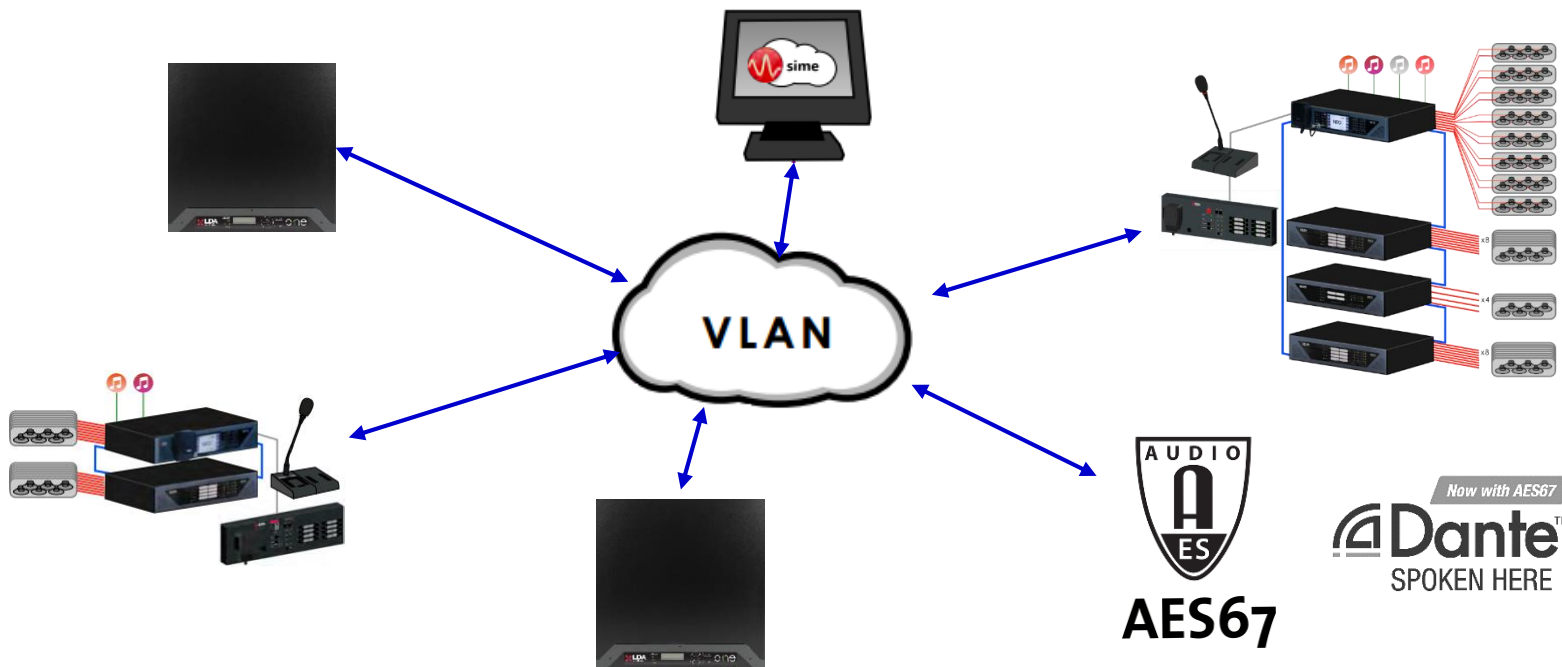

INSTALLATION

- **Wall & Rack Design**
- **Plug & Set Mode**
 - ✓ Audio Inputs
 - ✓ Fire Alarm Supervision
 - ✓ MPS-8Z and VAP-1
 - ✓ Messages from USB
 - ✓ Audio Outputs
 - ✓ Speaker Lines Supervision
 - ✓ Battery Supervision
- **Manual Configuration from LCD Screen**
- **USB Backup & Restore**

ONE

VERSIONS TIMELINE

ONE v1: STANDALONE

**RELEASE DATE:
May/Oct 2018**

ONE

VERSIONS TIMELINE

ONE v3: IP CONNECTIVITY

RELEASE DATE:
End of 2019

Now with AES67
Dante[™]
SPOKEN HERE

ONE

ONE: Who said small?

one

WHO SAID SMALL?

EN 54 -16 / -4

- **Full PA/VA System**
+ Integrated Batteries
- **Small Projects**
- **Extremely easy to install**

FX
FLY
LDA
PUSH